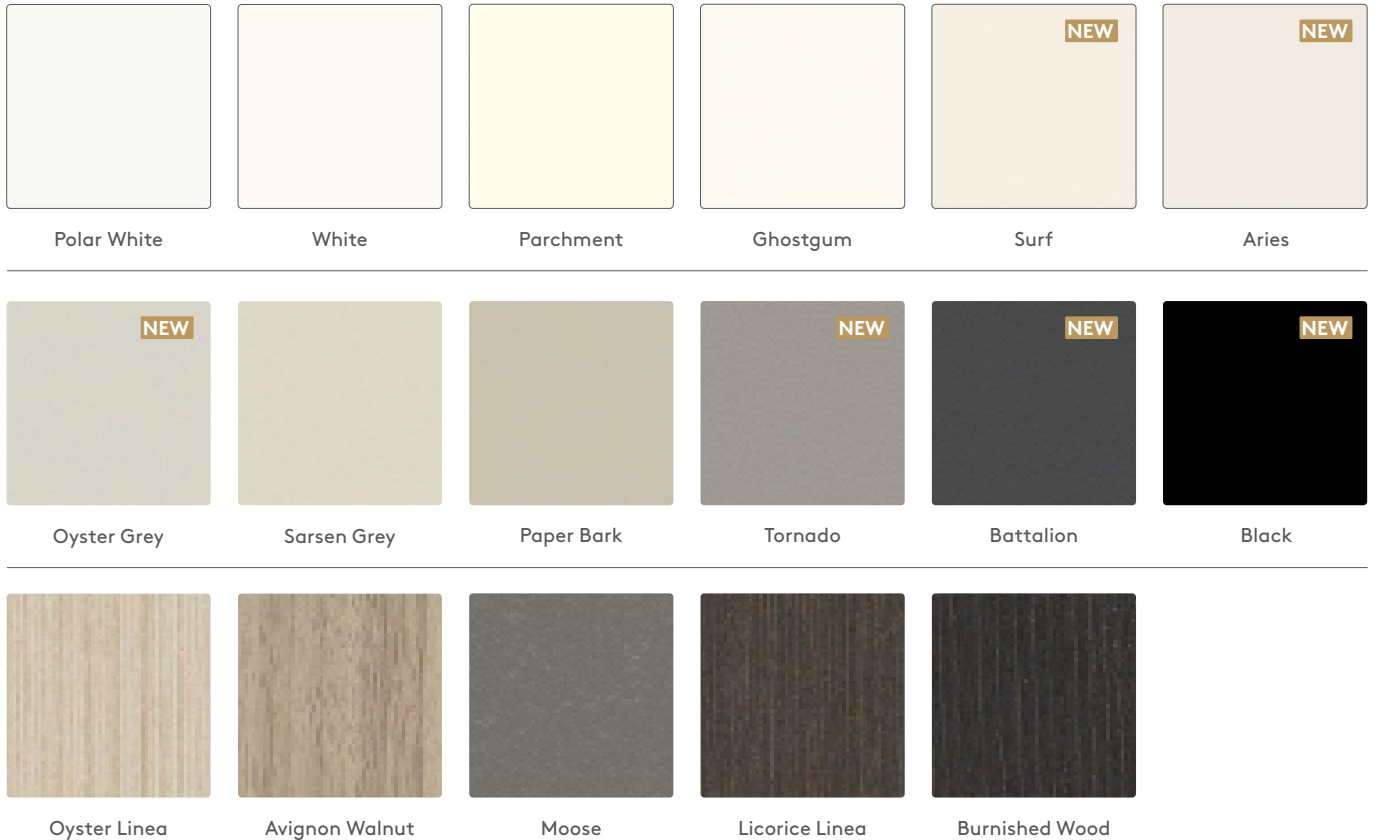

Laminex[®] Silk Finish[™]

Laminex Silk Finish is a luxurious semi-gloss surface that adds sleek style to cabinetry. It is an easy-clean surface that creates sophistication in any space.

Newly added decors to the range include mid-tone and dark colours (including Black), plus some of our most popular decors.

Silk Finish is available in a selection of solid colours and woodgrains suitable for any project.

Low Pressure Melamine (LPM) Features

Vertical
Application

Stain
Resistant

Heat
Resistant

Water
Resistant

UV Stable
Indoor Use

ABOVE: Kitchen features cabinetry in **Oyster Grey Silk Finish**.

Laminex® Silk Finish™

- Beautiful mid-sheen finish that adds sophistication to a space
- Easy to clean and maintain finish
- Available in 12 solid colours and 5 woodgrains
- NEW to the range decors including Black
- Suitable for cabinetry and vertical applications
- Matching ABS edging available for all decors
- Also available in our DesignEdge Made-to-Measure Doors offer

7 Year Limited Warranty

ABOVE: Kitchen features cabinetry in Laminex **Oyster Grey Silk Finish**.

Check your local Laminex branch for specific product availability. Specific lead times will be quoted for large volume orders. For more information, refer to the latest National Availability Guide at laminex.com.au