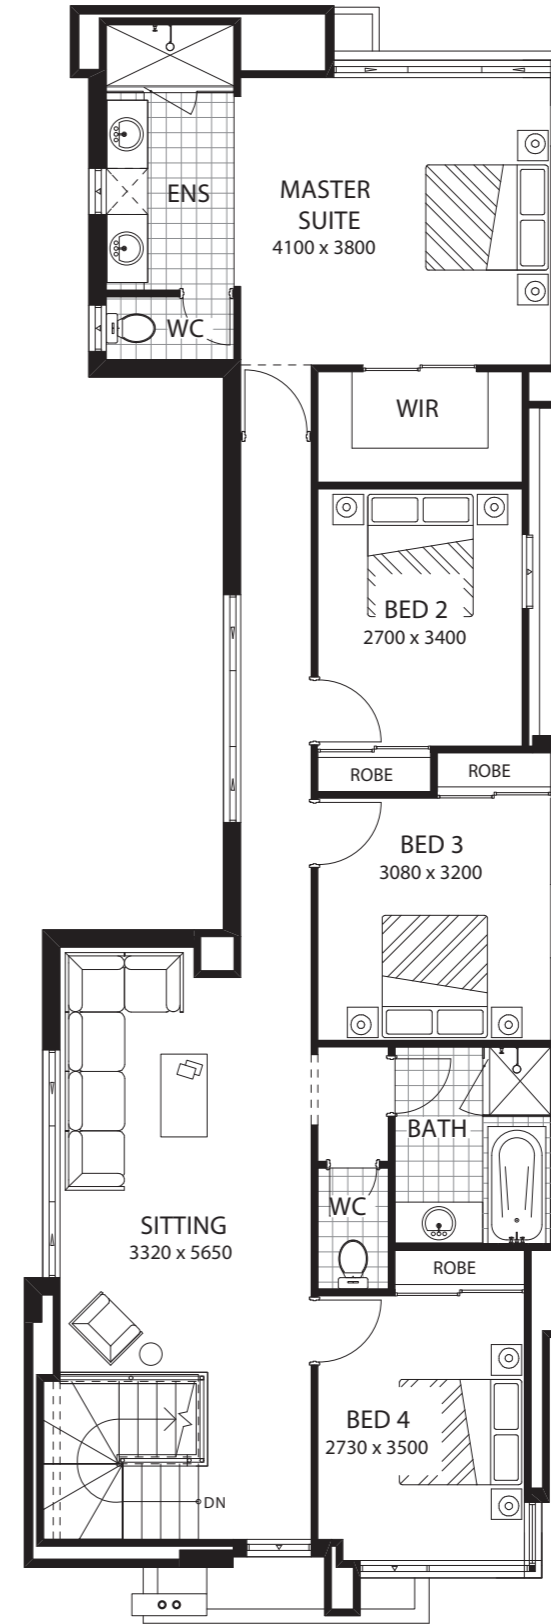

GROUND FLOOR

UPPER FLOOR

THE LUNA
RENOWNED RANGE

MODEL: 5938